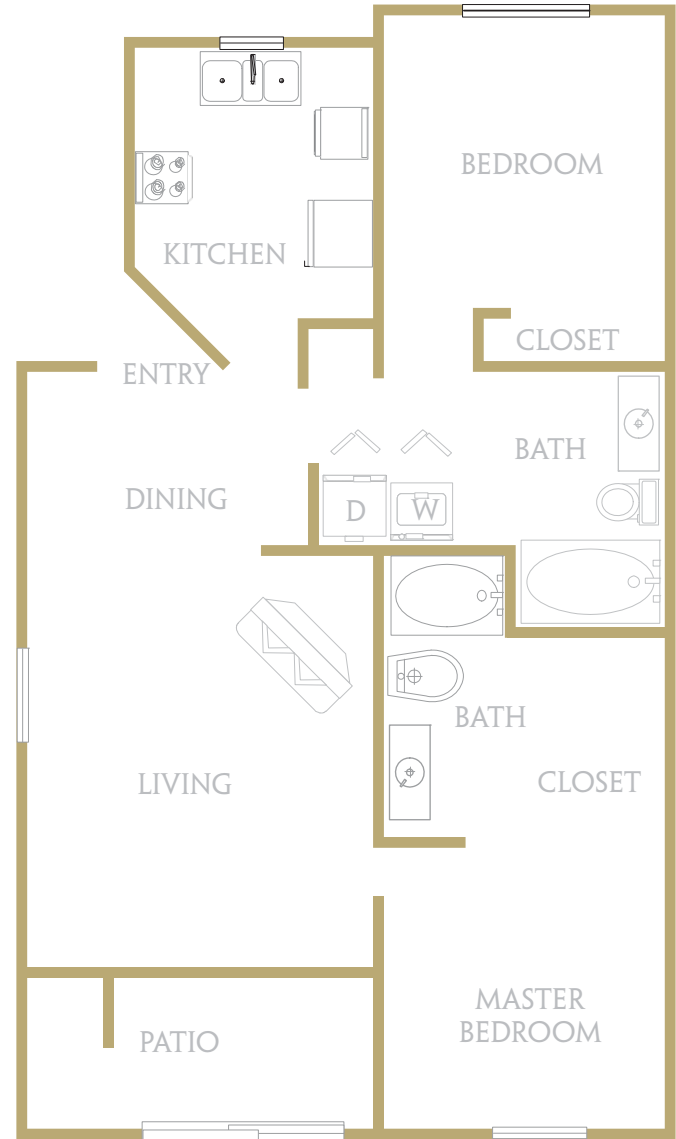

2BDR/2BATH

1004 SQ FEET (est)

Interior Detail

- ◆ Fresh neutral paint scheme
- ◆ 18 inch tile flooring
- ◆ Upgraded carpet
- ◆ New ceiling fans & lighting

Kitchen Finishes

- ◆ New custom cabinets
- ◆ Granite countertops
- ◆ Stainless steel appliances

Bathroom Finishes

- ◆ New custom cabinets
- ◆ Granite countertops
- ◆ 18 inch tile flooring
- ◆ 18 inch tile tub surrounds

Amenties

- ◆ Pool/Spa
- ◆ Exercise Room
- ◆ Low HOA Fees!

The VILLAS

at Sabino Canyon