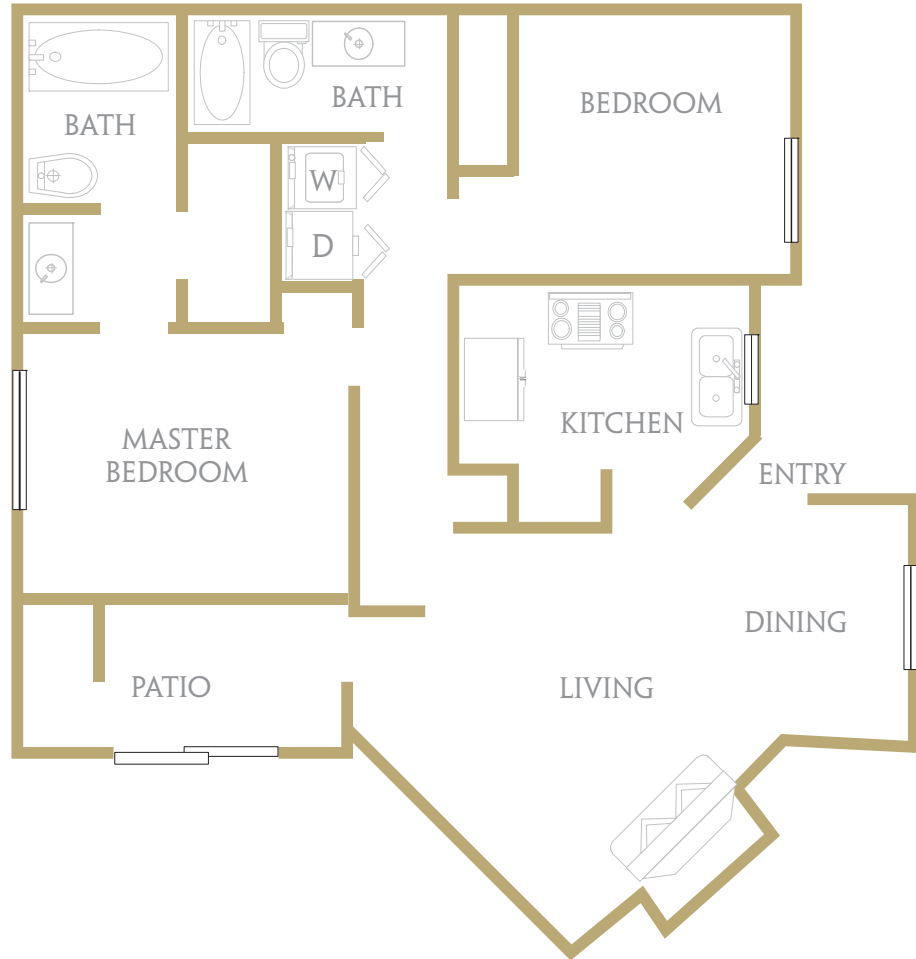

2BDR/2BATH

1017 SQ FEET (est)

Interior Detail

- Fresh neutral paint scheme
- 18 inch tile flooring
- Upgraded carpet
- New ceiling fans & lighting

Kitchen Finishes

- New custom cabinets
- Granite countertops
- Stainless steel appliances

Bathroom Finishes

- New custom cabinets
- Granite countertops
- 18 inch tile flooring
- 18 inch tile tub surrounds

Amenties

- Pool/Spa
- Exercise Room
- Low HOA Fees!

The **VILLAS**

at Sabino Canyon

Come Visit Us

7255 E. Snyder Road
Tucson, Arizona 85750
Mon-Sat: 10AM – 5 PM
Sunday: 1PM – 4PM

“BUY LOW LIVE HIGH” IN THE HILLS OF TUCSON

www.villasatsabinocanyon.com

Floor plans are not to scale and are for illustrative purposes only. There may be variances in the floor plans. Square footage measurements are measured from the center line wall. The developer reserves the right to make improvements, changes, and product modifications with respect to proposed improvements. Prices subject to change without prior notice.